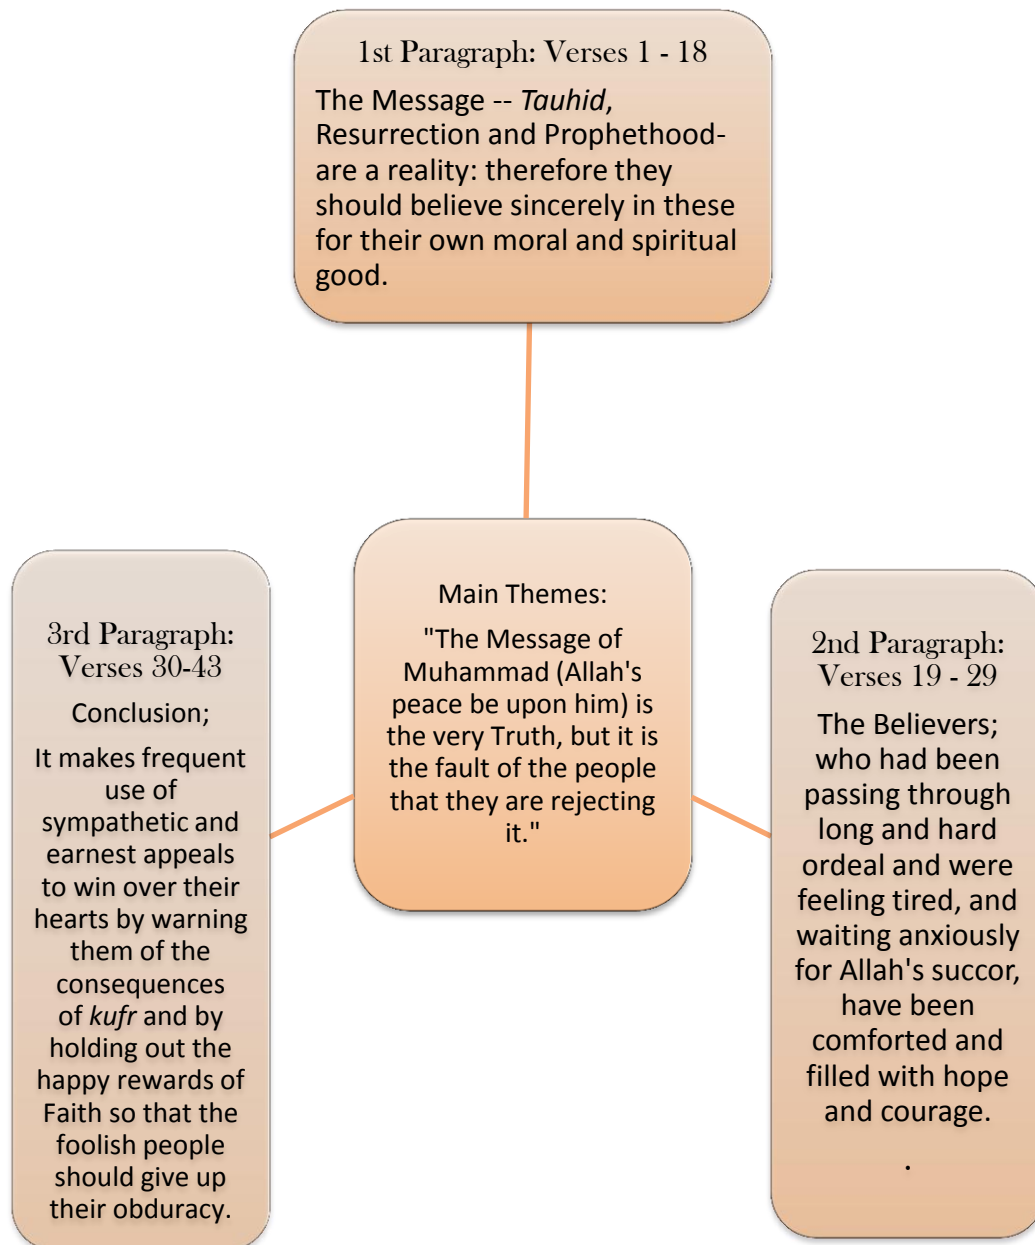

Flow Chart

Macro Structure

13. Surah Ar Ra'ad (The Thunder) Verses: 43; Makki; Paragraphs: 3

Period of Revelation. The internal evidence (vv. 27-31 and vv. 34-48) shows that this Surah was revealed in the last stage of the Mission of the Holy Prophet at Makkah and during the same period in which Surahs Yunus, Hud and Al- A'araf were sent down. The manner of speech indicates that a long time had passed since the Holy Prophet had been conveying the Message.